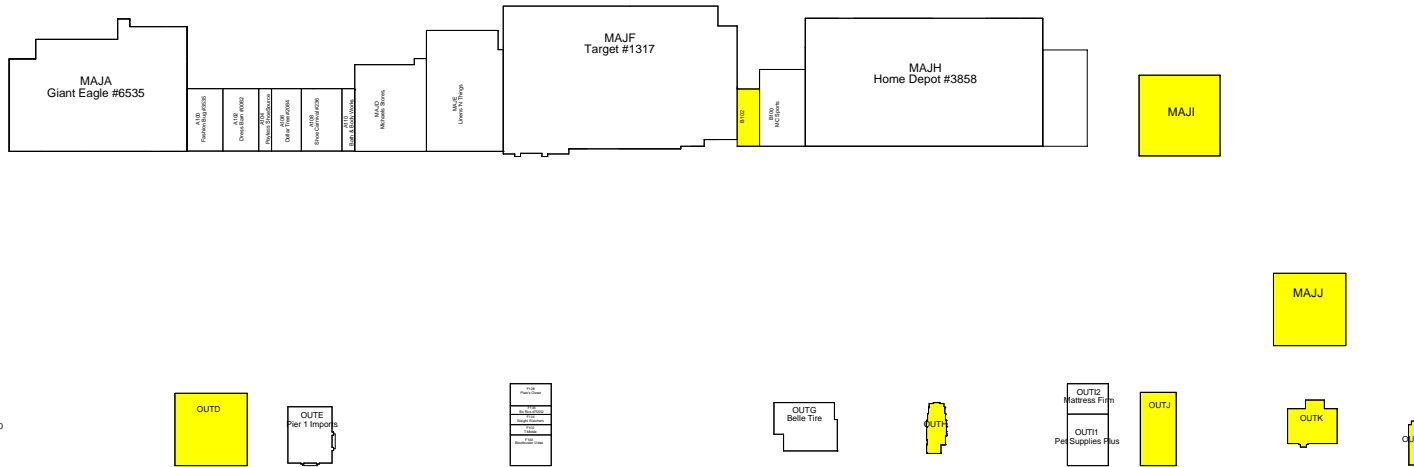

Lease Plan

Available
105,818 SF

Leased
484,620 SF

Crossroads Centre

Rossford, Ohio
Oakland County

Floor 1

Ramco-Gershenson Properties Trust

0 100 200 300 400 500 600